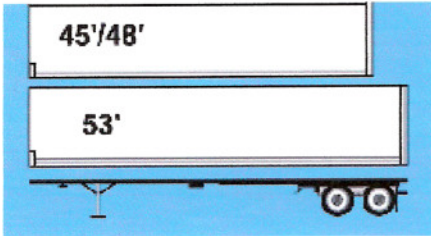

Vans

	45'	48'	53'
Overall Length:	45'	48'	53'
Inside Length:	44.6'	47.6'	52.3'
Overall Height:	9'6"	9'6"	9' 6"
Inside Height:	8' 10 "	8'10"	8'10"
Door Opening:	8'6"H, 7'8"W	8'6"H, 8'2"W	8'10"H, 8'2"W
Overall Width:	8'0"	8'6"	8'6"
Inside Width:	7'8"	8'2"	8'2"