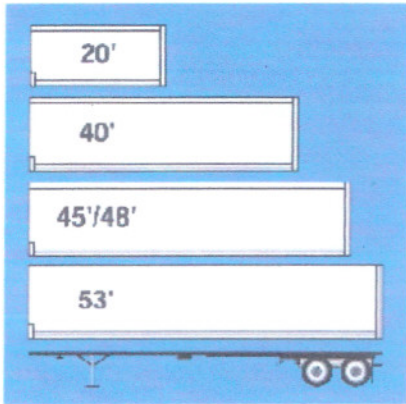

Rail Containers

	20'	40'	40'	45'	48'	53'
Overall Length:	19'10" "	40'0"	40'0"	45'	48'	53'
Inside Length:	19'4"	39'6"	39'6"	44.6'	47.6'	52.3'
Overall Height:	8'6"	8'6"	9'6"	9'6"	9'6"	9' 6"
Inside Height:	7'9"	7'10"	8'10"	8' 10 "	8'10"	8'10"
Door Opening :	7'6"H, 7'8"W	7'6"H , 7'8"W	8'6"H , 7'8"W	8'6"H , 7'8"W	8'6"H , 8'2"W	8'10"H , 8'2"W
Overall Width:	8'0"	8'0"	8'0"	8'0"	8'6"	8'6"
Inside Width:	7'8"	7'8"	7'8"	7'8"	8'2"	8'2"